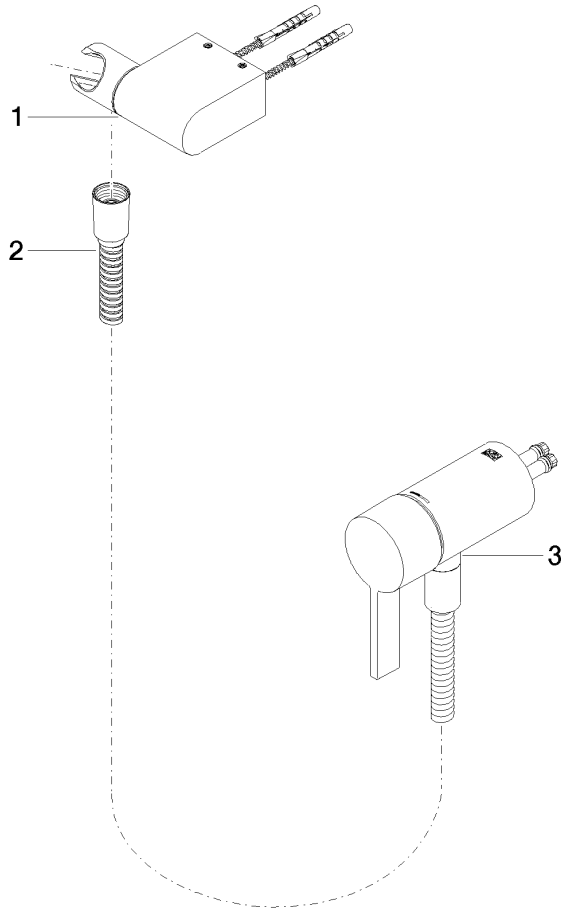

Concealed single-lever mixer with integrated shower connection with hand shower set without hand shower - Champagne (22kt Gold)

IMO

36 002 970

- metal shower hose 1750mm with integrated anti-twist protection

Concealed single-lever mixer with integrated shower connection with hand shower set without hand shower - Champagne (22kt Gold)

IMO

36 002 970
mm [inches]

Concealed single-lever mixer with integrated shower connection with hand shower set without hand shower - Champagne (22kt Gold)

IMO

36 002 970

Parts for other finishes can be found here: [Chrome](#)

Spare parts list

No.	Item Number	Name	Quantity used	Delivery time
1	28 060 970-47	Wall bracket swivel - Champagne (22kt Gold)	1	30
2	28 322 970-47	Metal shower hose 1/2" x 3/8" x 1750 mm - Champagne (22kt Gold)	1	30
3	36 050 970-47	Concealed single-lever mixer with integrated shower connection - Champagne (22kt Gold)	1	30