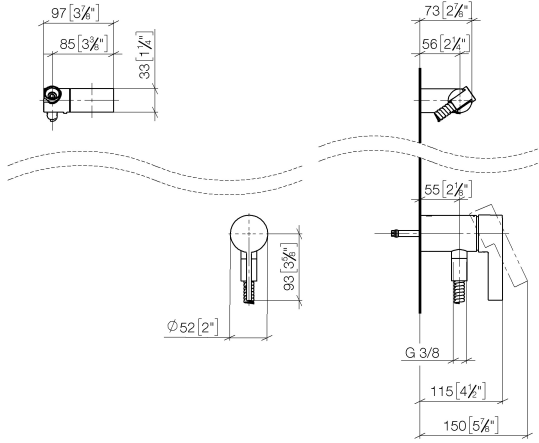

Concealed single-lever mixer with integrated shower connection with hand shower set without hand shower - Champagne (22kt Gold)

IMO

36 002 970

- metal shower hose 1750mm with integrated anti-twist protection

This article does not include a hand shower!

Intrinsic protection against back flow.

Fits: IMO, LULU, MADISON, MEM, TARA, CL.1, LISSÉ, VAIA, META, CYO

	Champagne (22kt Gold)	36 002 970-47
	Chrome	36 002 970-00
	Brushed Platinum	36 002 970-06
	Platinum	36 002 970-08
	Dark Chrome	36 002 970-19
	Brushed Light Gold	36 002 970-27
	Brushed Durabronze (23kt Gold)	36 002 970-28
	Matte Black	36 002 970-33
	Brushed Bronze	36 002 970-42
	Brushed Champagne (22kt Gold)	36 002 970-46
	Brushed Chrome	36 002 970-93
	Brushed Dark Platinum	36 002 970-99

Concealed single-lever mixer with integrated shower connection with hand shower set without hand shower - Champagne (22kt Gold)

IMO

36 002 970
mm [inches]

Concealed single-lever mixer with integrated shower connection with hand shower set without hand shower - Champagne (22kt Gold)

IMO

36 002 970

Parts for other finishes can be found here: [Chrome](#)

Spare parts list

No.	Item Number	Name	Quantity used	Delivery time
1	28 060 970-47	Wall bracket swivel - Champagne (22kt Gold)	1	30
2	28 322 970-47	Metal shower hose 1/2" x 3/8" x 1750 mm - Champagne (22kt Gold)	1	30
3	36 050 970-47	Concealed single-lever mixer with integrated shower connection - Champagne (22kt Gold)	1	30